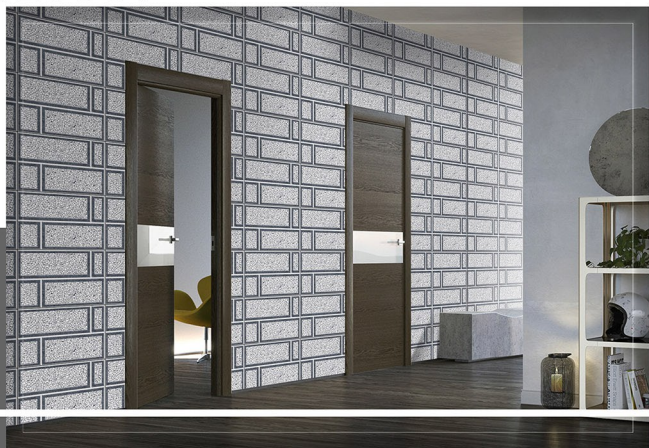

300X450MM
GLOSSY

Exclusive Digital Wall Tiles

CANSTONE GREY

300X450MM

GLOSSY

Exclusive Digital Wall Tiles

CANSTONE WHITE

300X450MM
GLOSSY