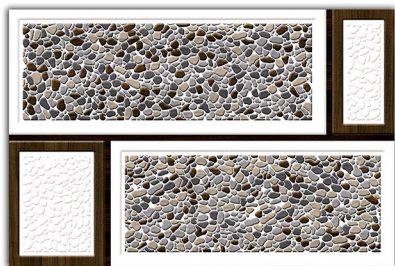

300X450MM

GLOSSY

Exclusive Digital Wall Tiles

4545