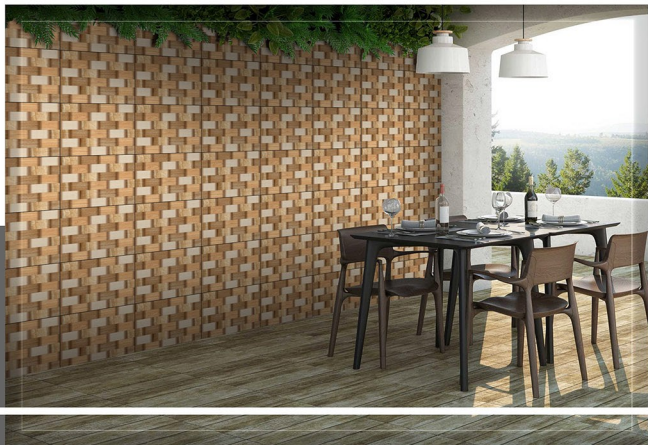

300X450MM
GLOSSY

Exclusive Digital Wall Tiles

NORTE SHINE