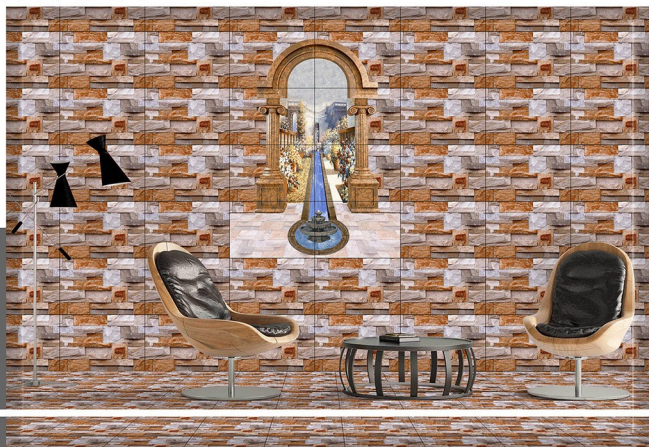

300X450MM
GLOSSY

Exclusive Digital Wall Tiles

DESERT STONE