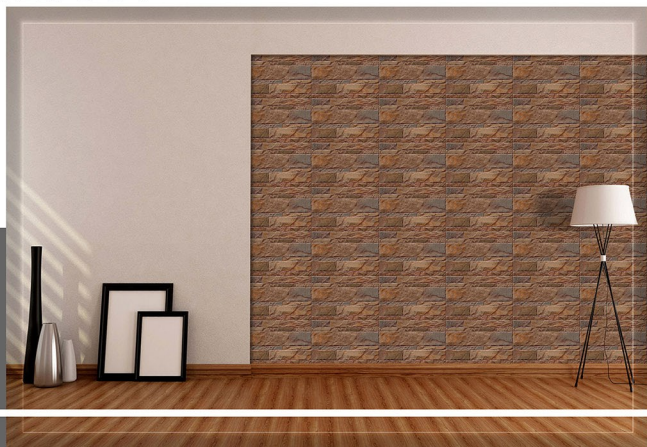

300X450MM
GLOSSY

Exclusive Digital Wall Tiles

4516