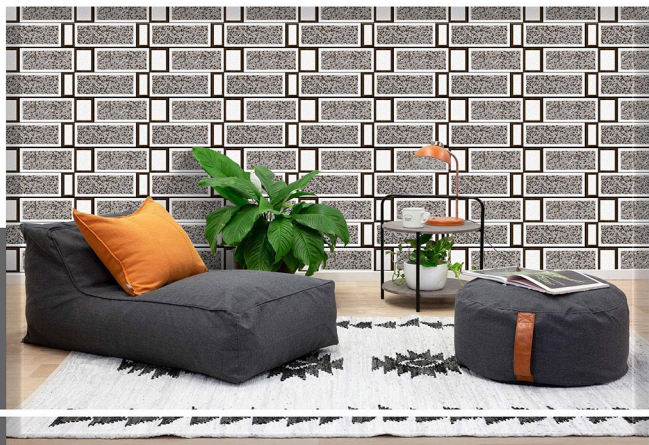

Exclusive Digital Wall Tiles

4542

300X450MM

GLOSSY

Exclusive Digital Wall Tiles

4543

300X450MM

GLOSSY