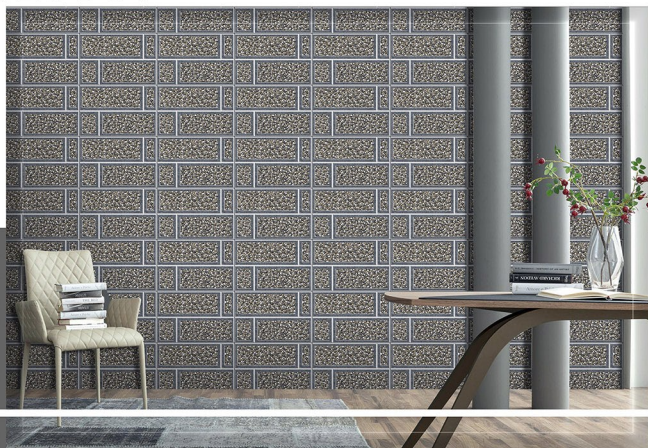

300X450MM

GLOSSY

Exclusive Digital Wall Tiles

CANSTONE BLUE