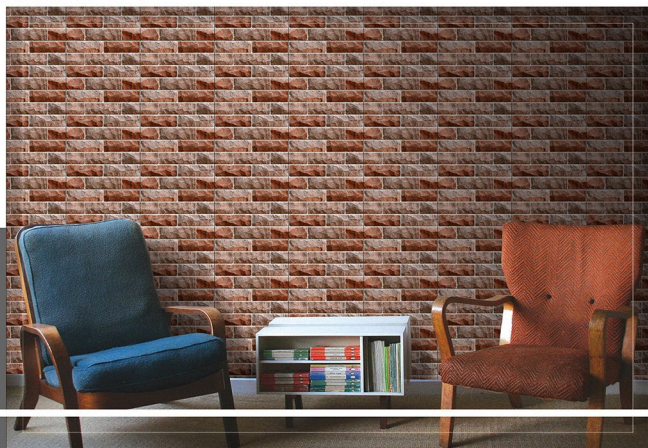

GLOSSY

Exclusive Digital Wall Tiles

4540

300X450MM
GLOSSY

Exclusive Digital Wall Tiles

4541

300X450MM

GLOSSY