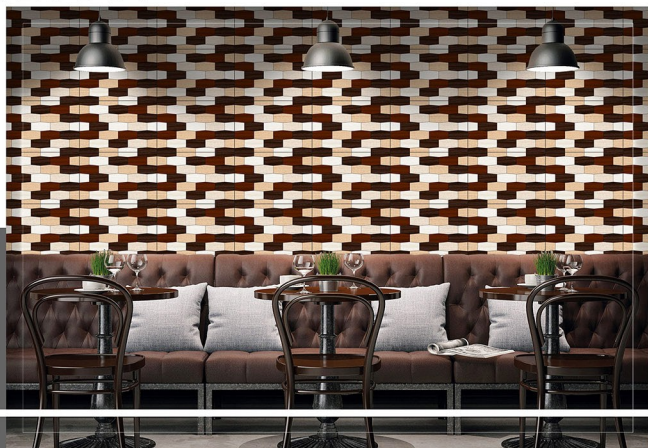

300X450MM

GLOSSY

Exclusive Digital Wall Tiles

NORTE PINE