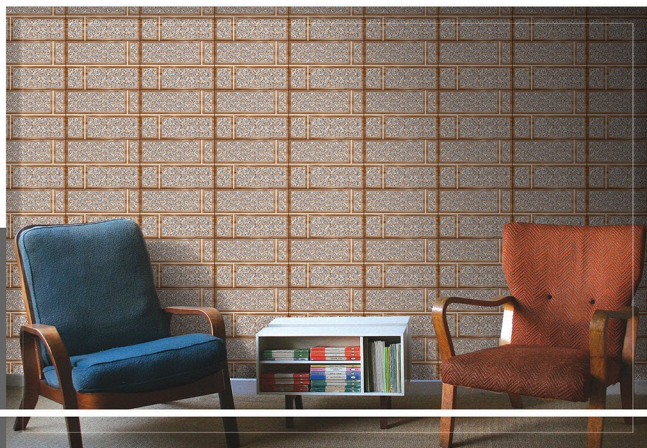

Exclusive Digital Wall Tiles

CANSTONE BROWN

300X450MM
GLOSSY

Exclusive Digital Wall Tiles

CANSTONE CHOCO

300X450MM
GLOSSY

Exclusive Digital Wall Tiles

CANSTONE COPPER